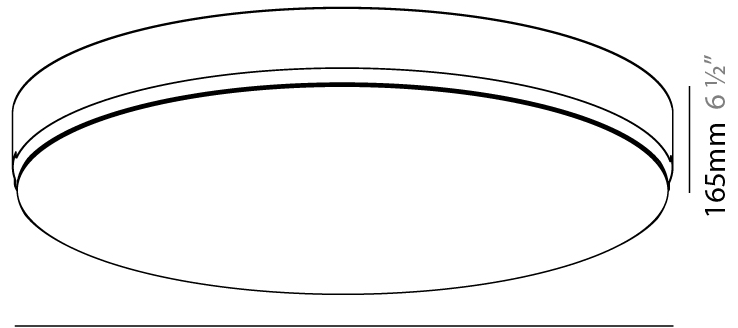

GENERAL

Series: Sign
Brand: Prolicht
Division: Architectural
Mounting Type: Trimless
Mounting Location: Ceiling
Subcategory: Ambient

PHYSICAL

Shape: Round
Diameter (mm): 930
Diameter (in): 36 5/8
Height (mm): 165
Height (in): 6 1/2
Light Distribution: Direct
Weight (kg): 16.1
Weight (lbs): 35.49
Diffuser: PMMA - Opal
Fixture Material: Extruded Aluminum / Steel
Cut-out Measurements: 955mm / 37 5/8"
Upon Request: Unique Sizes Unique Ceiling Thickness Unique Mounting Depth Spot Inserts

ELECTRICAL

Lamp Type: LED (Zhaga Standard)
Input Wattage (W): 129.5
Total Output Wattage (W): 111
Dimming: [Tri-Mode (Non-Dimming and Phase Dimming (120Vac only) and 0-10V Dimming)](#)
Driver Included: Yes
Driver Location: Integrated
Driver Type: Constant Current - Universal
Driver Class: Class 2
Input Voltage (V): 120 - 277
Constant Current (MA): 500

LED

[Color Temperature (°K): 2700 / 3000 / 3500 / 4000](#)
Max. Delivered Lumen (lm): 10779 / 12062 / 12382 / 12842
Nominal Lumen (lm): 14430 / 16148 / 16576 / 17191
CRI: >80 CRI
Efficiency (%): 65% (5mm Perspex)|77%
Lamp Life (hrs): 50000
Upon Request: RGB-W Tunable White Special Color Temperature CRI90

OPTICAL

RATINGS AND CERTIFICATIONS

Certified By: Certified for North American Standards
IP rating: IP20

Ø 930mm 36 5/8"