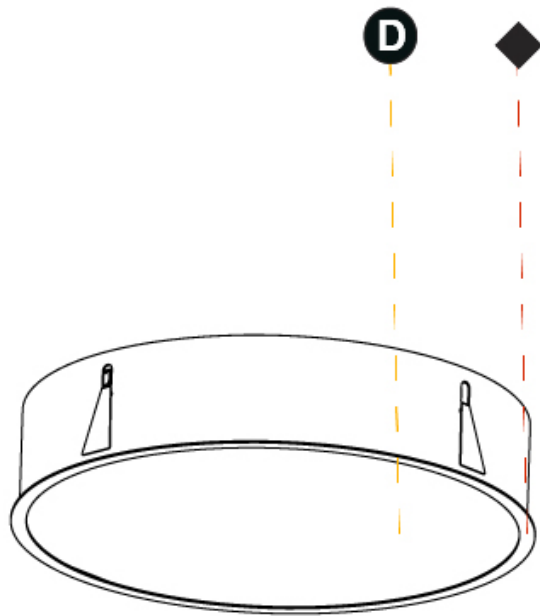

A37773-

PROJECT

TYPE

SPECIFIER

QUANTITY

DATE

A