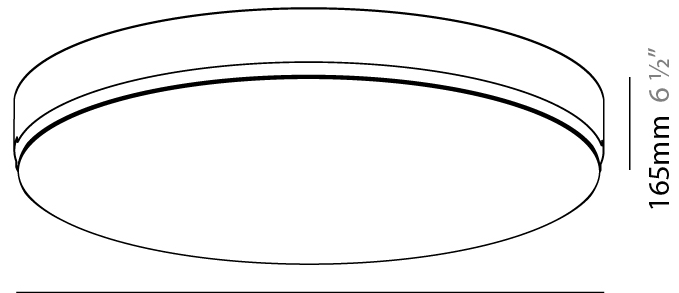

GENERAL

Series: Sign
Brand: Prolicht
Division: Architectural
Mounting Type: Trimless
Mounting Location: Ceiling
Subcategory: Ambient

PHYSICAL

Shape: Round
Diameter (mm): 630
Diameter (in): 24 13/16
Height (mm): 165
Height (in): 6 1/2
Light Distribution: Direct
Weight (kg): 8.3
Weight (lbs): 18.298
Diffuser: PMMA - Opal
Fixture Material: Extruded Aluminum / Steel
Cut-out Measurements: 655mm / 25 13/16"
Upon Request: Unique Sizes Unique Ceiling Thickness Unique Mounting Depth Spot Inserts

ELECTRICAL

Lamp Type: LED (Zhaga Standard)
Input Wattage (W): 66.5
Total Output Wattage (W): 57
Dimming: [Tri-Mode (Non-Dimming and Phase Dimming (120Vac only) and 0-10V Dimming)](#)
Driver Included: Yes
Driver Location: Integrated
Driver Type: Constant Current - Universal
Driver Class: Class 2
Input Voltage (V): 120 - 277
Constant Current (MA): 500

LED

[Color Temperature (°K): 2700 / 3000 / 3500 / 4000](#)
Max. Delivered Lumen (lm): 5535 / 6194 / 6358 / 6594
Nominal Lumen (lm): 7410 / 8292 / 8512 / 8828
CRI: >80 CRI
Efficiency (%): 65% (5mm Perspex)|74%
Lamp Life (hrs): 50000
Upon Request: RGB-W Tunable White Special Color Temperature CRI90

OPTICAL

RATINGS AND CERTIFICATIONS

Certified By: Certified for North American Standards
IP rating: IP20

PROJECT	_____
TYPE	_____
SPECIFIER	_____
QUANTITY	_____
DATE	_____

Ø 630mm 24 13/16"