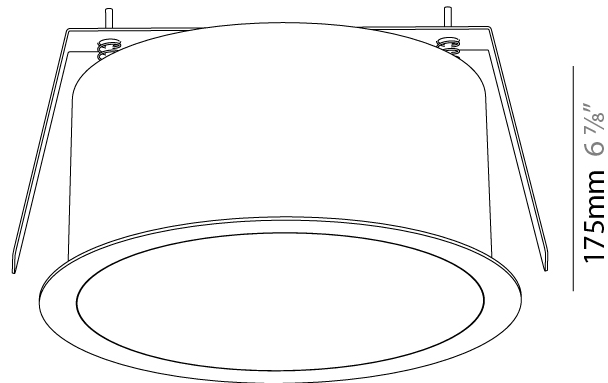

GENERAL

Series: Sign
Brand: Prolicht
Division: Architectural
Mounting Type: Recessed
Mounting Location: Ceiling
Subcategory: Ambient

PHYSICAL

Shape: Round
Diameter (mm): 313
Diameter (in): 12 ⁵/₁₆
Height (mm): 175
Height (in): 6 ⁷/₈
Ceiling Thickness (mm): 10 / 12.5 / 15 / 25 / 30
Ceiling Thickness (in): 3/8 or 1/2 or 9/16 or 1 or 1 3/16
Min. Recessing Depth (mm): 175
Min. Recessing Depth (in): 6 ⁷/₈
Light Distribution: Direct
Weight (kg): 3.229
Weight (lbs): 7.12
Diffuser: PMMA - Opal or Micro-Prism
Fixture Finish: SSR / BKV / CWI / CRY / HAB / UFT / ITA / RUA / FTG / MYG / LOD / PUS / FRO / FUP / KIA / POP / BLS / SPG / MEY / GOH / GUM / CHC / COM / ABZ / JAG / OBR / MOS / ROR
Fixture Material: Extruded Aluminum / Steel
Cut-out Measurements: 300mm / 11 13/16"

ELECTRICAL

Lamp Type: LED (Zhaga Standard)
Input Wattage (W): 16.5
Total Output Wattage (W): 12.75
Dimming: Tri-Mode (Non-Dimming and Phase Dimming (120Vac only) and 0-10V Dimming)
Driver Included: Yes
Driver Location: Integrated
Driver Type: Constant Current - Universal
Driver Class: Class 2
Input Voltage (V): 120 - 277
Constant Current (MA): 500

LED

Color Temperature (°K): 3000 / 4000
Max. Delivered Lumen (lm): 1230 / 1264 / 1290
CRI: >80 CRI
Lamp Life (hrs): 50000

OPTICAL

RATINGS AND CERTIFICATIONS

Certified By: Certified for North American Standards
IP rating: IP20

Ø 313mm 12 ⁵/₁₆"