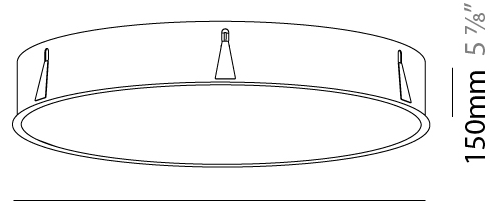

GENERAL

Series: Sign
Brand: Prolicht
Division: Architectural
Mounting Type: Recessed
Mounting Location: Ceiling
Subcategory: Ambient

PHYSICAL

Shape: Round
Diameter (mm): 970
Diameter (in): 38 ³/₁₆
Height (mm): 150
Height (in): 5 ⁷/₈
Ceiling Thickness (mm): 10 / 12 / 15 / 25
Ceiling Thickness (in): 3/8 or 1/2 or 9/16 or 1
Min. Recessing Depth (mm): 160
Min. Recessing Depth (in): 6 ⁵/₁₆
Light Distribution: Direct
Weight (kg): 16.545
Weight (lbs): 36.475
Diffuser: PMMA - Opal or Micro-Prism
Fixture Finish: SSR / BKV / CWI / CRY / HAB / UFT / ITA / RUA / FTG / MYG / LOD / PUS / FRO / FUP / KIA / POP / BLS / SPG / MEY / GOH / GUM / CHC / COM / ABZ / JAG / OBR / MOS / ROR
Fixture Material: Extruded Aluminum / Steel
Cut-out Measurements: 958mm / 37 11/16"

ELECTRICAL

Lamp Type: LED (Zhaga Standard)
Input Wattage (W): 129.8
Total Output Wattage (W): 111
Dimming: Tri-Mode (Non-Dimming and Phase Dimming (120Vac only) and 0-10V Dimming)
Driver Included: Yes
Driver Location: Integrated
Driver Type: Constant Current - Universal
Driver Class: Class 2
Input Voltage (V): 120 - 277
Constant Current (MA): 500

LED

Color Temperature (°K): 3000 / 4000
Max. Delivered Lumen (lm): 11450 / 12319 / 12570
CRI: >80 CRI
Lamp Life (hrs): 50000

OPTICAL

RATINGS AND CERTIFICATIONS

Certified By: Certified for North American Standards
IP rating: IP20

Ø 970mm 38 ³/₁₆"

150mm 5 ⁷/₈"

958mm
37 ¹¹/₁₆"

160mm
6 ⁵/₁₆"

10 - 25mm
³/₈" 1