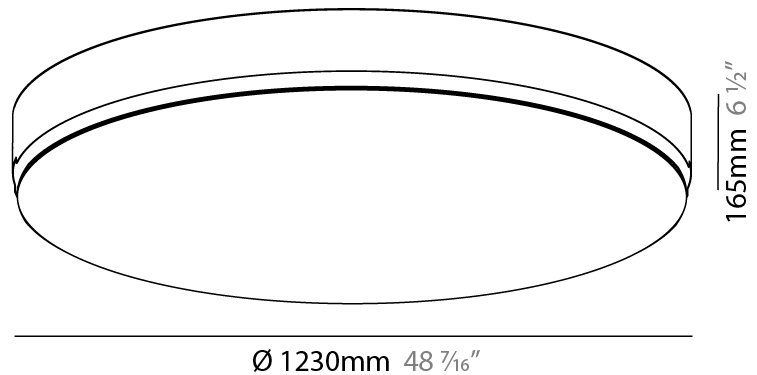

GENERAL

Series: Sign
Brand: Prolicht
Division: Architectural
Mounting Type: Trimless
Mounting Location: Ceiling
Subcategory: Ambient

PHYSICAL

Shape: Round
Diameter (mm): 1230
Diameter (in): 48 7/16
Height (mm): 165
Height (in): 6 1/2
Light Distribution: Direct
Weight (kg): 26.9
Weight (lbs): 59.304
Diffuser: PMMA - Opal
Fixture Material: Extruded Aluminum / Steel
Cut-out Measurements: 1255mm / 49 7/16"
Upon Request: Unique Sizes Unique Ceiling Thickness Unique Mounting Depth Spot Inserts

ELECTRICAL

Lamp Type: LED (Zhaga Standard)
Input Wattage (W): 213.5
Total Output Wattage (W): 183
Dimming: [Tri-Mode (Non-Dimming and Phase Dimming (120Vac only) and 0-10V Dimming)](#)
Driver Included: Yes
Driver Location: Integrated
Driver Type: Constant Current - Universal
Driver Class: Class 2
Input Voltage (V): 120 - 277
Constant Current (MA): 500

LED

[Color Temperature (°K): 2700 / 3000 / 3500 / 4000](#)
Max. Delivered Lumen (lm): 18650 / 20070 / 20480
CRI: >80 CRI
Efficiency (%): 65% (5mm Perspex)|80%
Lamp Life (hrs): 50000
Upon Request: RGB-W Tunable White Special Color Temperature CRI90

OPTICAL

RATINGS AND CERTIFICATIONS

Certified By: Certified for North American Standards
IP rating: IP20